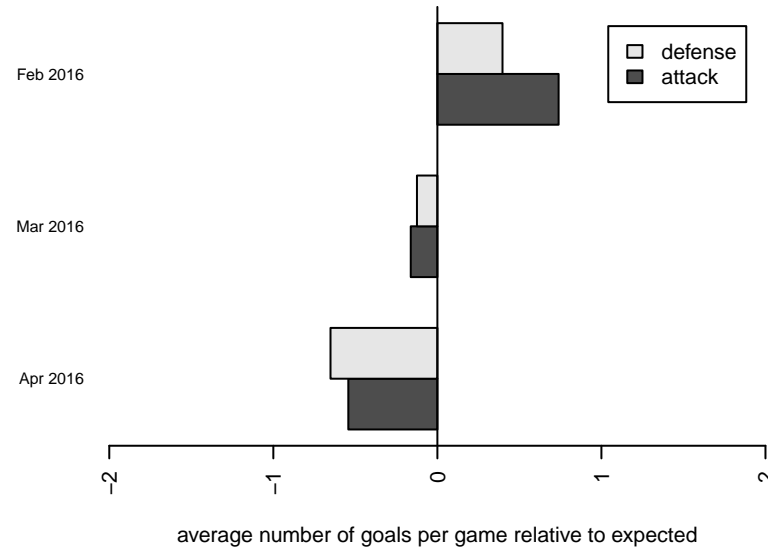

Warriors –Unk G99
 Dots are actual minus expected GF (blue circles) and GA (red triangles).
 Blue line is smoothed change in attack strength. Red is smoothed change in defense strength.

**attack and defense variance (black dot)
relative to other teams
and top 10 in region**

**attack and defense rating
relative to others at age
and all opponents in last 13 months**

Performance relative to 13 month average

Performance relative to 13 month average

date	home		away		venue	pred.home	pred.away
2016-04-24	Warriors –Unk G99	3	Seattle United Shoreline White G99	0	2015 WYS Presidents Cup G99 Division 2	2.52	0.73
2016-04-17	FC Alliance B G99	1	Warriors –Unk G99	1	2015 WYS Presidents Cup G99 Division 2	1.20	2.43
2016-04-10	Harbor Premier Green G99	6	Warriors –Unk G99	0	2015 WYS Presidents Cup G99 Division 2	3.11	0.67
2016-03-13	Capital FC Timbers Black G99	1	Warriors –Unk G99	3	2015 PTT G99 Division 1 White	1.12	2.22
2016-03-12	PCU Black Magic G99	0	Warriors –Unk G99	2	2015 PTT G99 Division 1 White	0.52	2.62
2016-03-06	BSC Hood River Gold–Tiempo G99	1	Warriors –Unk G99	2	2015 PTT G99 Division 1 White	1.25	1.55
2016-03-05	Pacific FC White Lightning G99	2	Warriors –Unk G99	0	2015 PTT G99 Division 1 White	0.62	1.26
2016-02-27	Capital FC Timbers Black G99	1	Warriors –Unk G99	3	2015 PTT G99 Division 1 White	1.12	2.22
2016-02-21	PCU Black Magic G99	1	Warriors –Unk G99	3	2015 PTT G99 Division 1 White	0.52	2.62
2016-02-20	Crossfire OR Blue II G99	1	Warriors –Unk G99	3	2015 PTT G99 Division 1 White	1.48	1.10
2016-02-13	Crossfire OR Blue II G99	0	Warriors –Unk G99	1	2015 PTT G99 Division 1 White	1.48	1.10
2016-01-31	BSC Portland Gold–Tiempo G99	1	Warriors –Unk G99	3	2015 PTT G99 Division 1 White	1.24	2.42
2016-01-30	Pacific FC White Lightning G99	0	Warriors –Unk G99	0	2015 PTT G99 Division 1 White	0.62	1.26