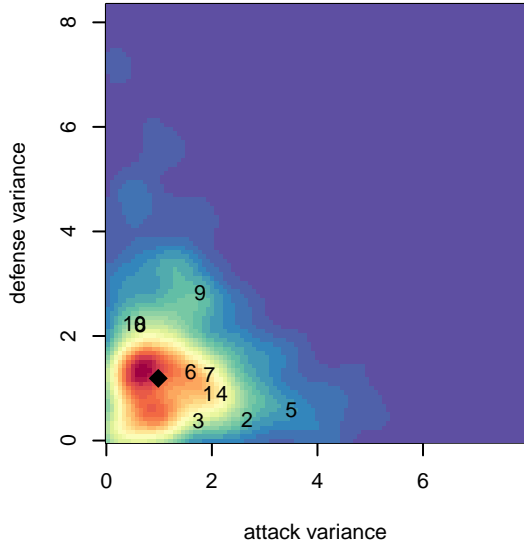

Warriors –Unk G99

, OR
 G99 total strength=1150
 attack=4.26 defense=2.65
 fall league = PTT G99 Div 1 White

alt names used:
 Warriors
 CYS Warriors – G16

Venues played:
 2015 PTT G99 Division 1 White
 2015 WYS Presidents Cup G99 Division 2

Warriors –Unk G99
 Dots are actual minus expected GF (blue circles) and GA (red triangles).
 Blue line is smoothed change in attack strength. Red is smoothed change in defense strength.

**attack and defense variance (black dot)
relative to other teams
and top 10 in region**