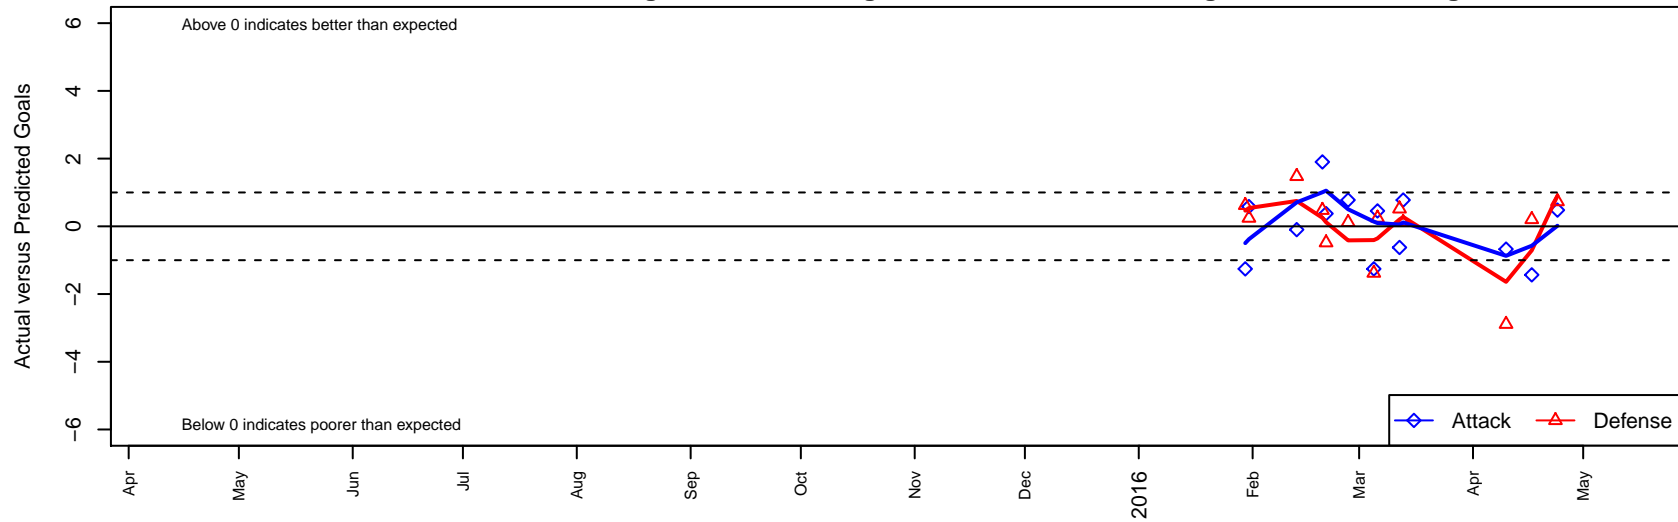

Warriors –Unk G99

, OR
 G99 total strength=1150
 attack=4.26 defense=2.65
 fall league = PTT G99 Div 1 White

alt names used:
 Warriors
 CYS Warriors – G16

Venues played:
 2015 PTT G99 Division 1 White
 2015 WYS Presidents Cup G99 Division 2

Warriors –Unk G99
 Dots are actual minus expected GF (blue circles) and GA (red triangles).
 Blue line is smoothed change in attack strength. Red is smoothed change in defense strength.

**attack and defense variance (black dot)
relative to other teams
and top 10 in region**