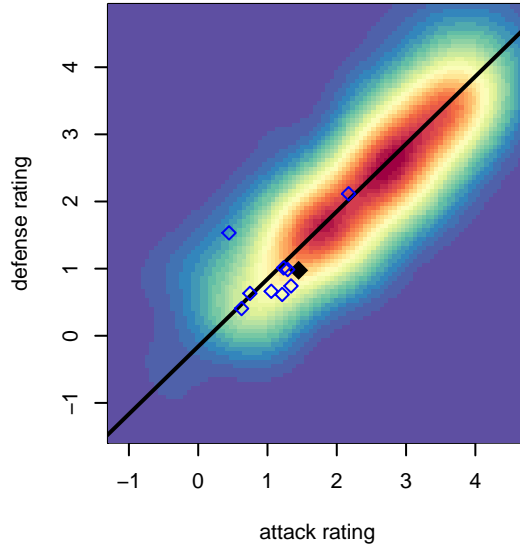

**attack and defense rating
relative to others at age
and all opponents in last 13 months**